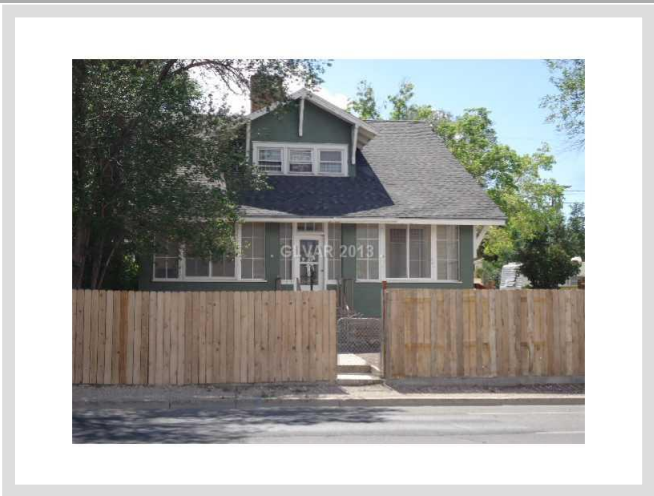

**DESCRIPTION**

This 2,044 square foot single family home features 4 bedrooms, 2 bathrooms and is situated on a 10,750 square foot (0.25 acre) lot. It is located in Ely on 1008 E. Aultman. The MLS number is 1378444. This listing became available on 08-30-2013 and was sold on 05-29-2015 for \$120,000. The full public address for this listing is 1008 E. Aultman, Ely, Nevada 89301.