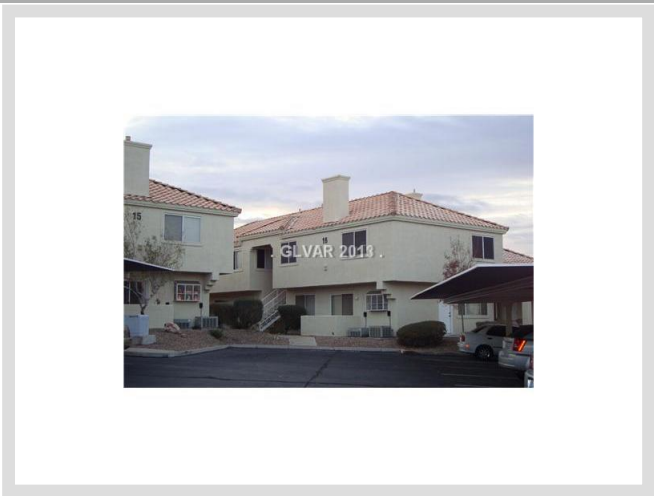

**690 ANNE LN #690** **MLS# 1314093**

<b>LEASED</b>
<b>\$700</b>
Leased on 02-22-2013
<b>Bedrooms 2</b>
<b>Bathrooms 1</b>
Full Baths 1
3/4 Baths 0
1/2 Baths 0
<b>Stories 2</b>
<b>Living Area 836 sq. ft.</b>
<b>Garages 0</b>
<b>Condominium Yes</b>
<b>Year Built 1993</b>
<b>List Date 01-16-2013</b>

**DESCRIPTION**

This 836 square foot single family home features 2 bedrooms and 1 bathrooms. It is located in Henderson on 690 Anne Ln #690. The MLS number is 1314093 and the parcel number is 179-20-812-093. This listing became available on 01-16-2013 and was leased on 02-22-2013 for \$700. The full public address for this listing is 690 Anne Ln #690, Henderson, Nevada 89015.