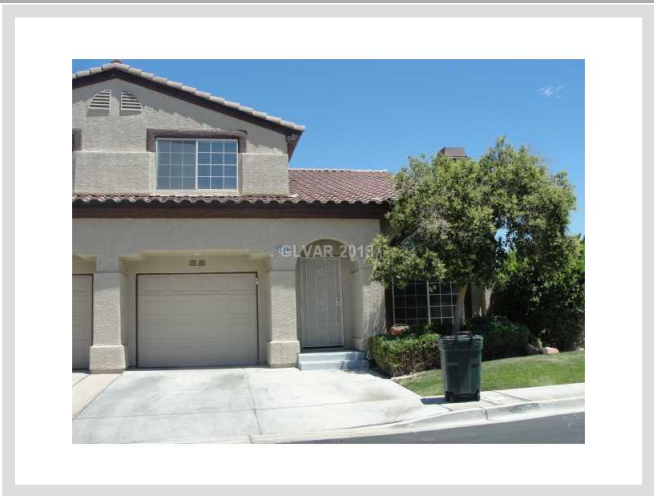

**PEAT MOSS AVENUE** **MLS# 1350909**

<b>LEASED</b>
<b>\$950</b>
Leased on 06-24-2013
<b>Bedrooms 2</b>
<b>Bathrooms 3</b>
Full Baths 1
3/4 Baths 1
1/2 Baths 1
<b>Stories 1</b>
<b>Living Area 1,287 sq. ft.</b>
<b>Garages 1</b>
<b>Town House Yes</b>
<b>Year Built 1996</b>
<b>List Date 05-31-2013</b>

**DESCRIPTION**

This 1,287 square foot single family home features 2 bedrooms and 3 bathrooms. It is located in Henderson on Peat Moss Avenue. The MLS number is 1350909 and the parcel number is 177-13-728-031. This listing became available on 05-31-2013 and was leased on 06-24-2013 for \$950. The full public address for this listing is Peat Moss Avenue, Henderson, Nevada 89074.