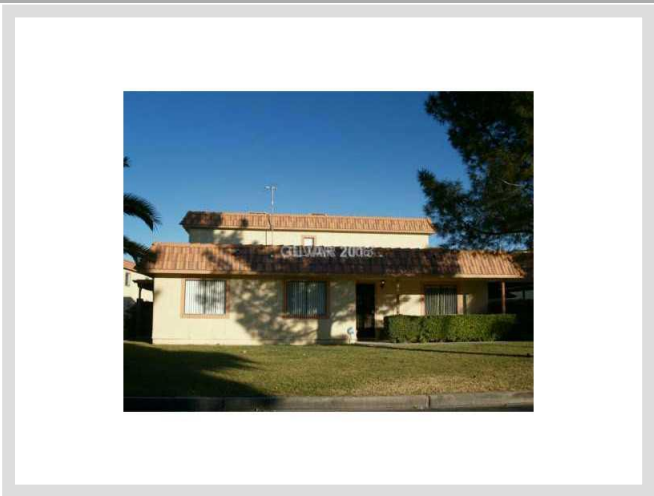

627 PEPPER TREE CR **MLS# 1353752**

SOLD
\$61,000
Sold on 03-13-2014
Bedrooms 1
Bathrooms 2
Full Baths 1
3/4 Baths 0
1/2 Baths 1
Stories 2
Living Area 630 sq. ft.
Lot Size 609 sq. ft.
Garages 1
Town House Yes
Year Built 1980
List Date 06-10-2013

DESCRIPTION

This 630 square foot single family home features 1 bedrooms, 2 bathrooms and is situated on a 609 square foot (0.01 acre) lot. It is located in Henderson on 627 Pepper Tree Cr. The MLS number is 1353752 and the parcel number is 178-05-614-070. This listing became available on 06-10-2013 and was sold on 03-13-2014 for \$61,000. The full public address for this listing is 627 Pepper Tree Cr, Henderson, Nevada 89014.