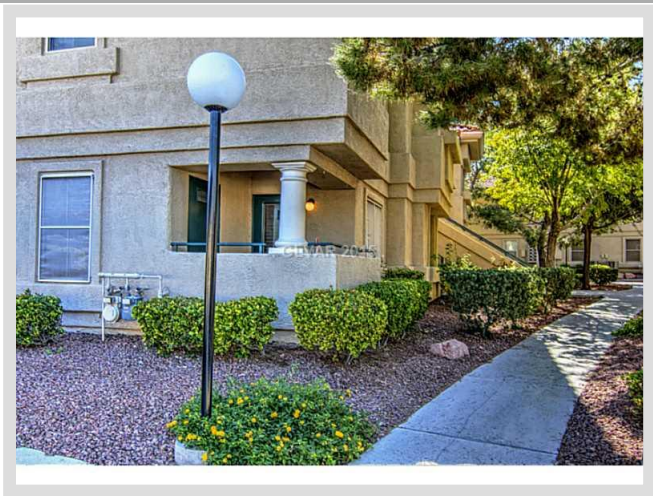

**DESCRIPTION**

This 1,149 square foot single family home features 2 bedrooms and 2 bathrooms. It is located in Henderson on 1521 Lake Placid Te Terrace. The MLS number is 1583388 and the parcel number is 178-09-515-002. This listing became available on 10-23-2015 and was sold on 04-27-2016 for \$119,000. The full public address for this listing is 1521 Lake Placid Te Terrace, Henderson, Nevada 89014.