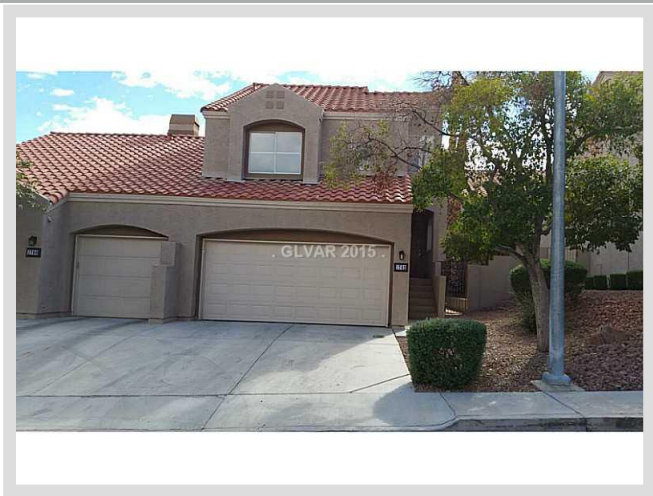

1702 EMPIRE MINE DRIVE # **MLS# 1584034**

LEASED
\$1,150
Leased on 01-05-2016
Bedrooms 2
Bathrooms 2
Full Baths 2
3/4 Baths 0
1/2 Baths 0
Stories 2
Living Area 1,200 sq. ft.
Garages 2
Town House Yes
Year Built 1989
List Date 10-27-2015

DESCRIPTION

This 1,200 square foot single family home features 2 bedrooms and 2 bathrooms. It is located in Henderson on 1702 Empire Mine Drive #. The MLS number is 1584034 and the parcel number is 178-04-310-072. This listing became available on 10-27-2015 and was leased on 01-05-2016 for \$1,150. The full public address for this listing is 1702 Empire Mine Drive #, Henderson, Nevada 89014.