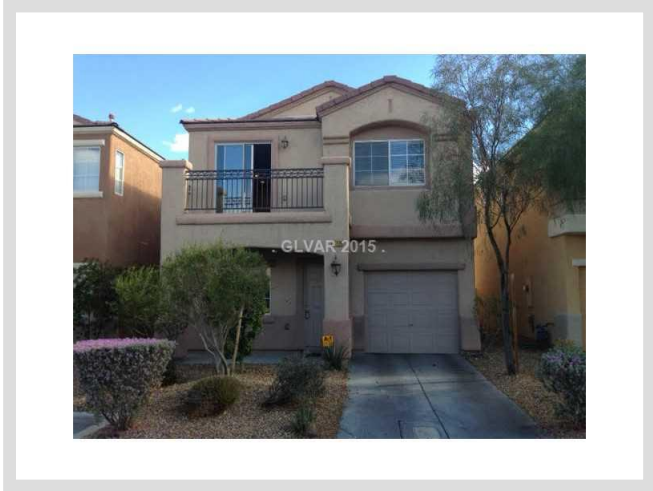

**11170 ABBEYFIELD ROSE DRIVE** **MLS# 1584575**

<b>SOLD</b>
<b>\$153,000</b>
Sold on 01-07-2016
<b>Bedrooms 2</b>
<b>Bathrooms 3</b>
Full Baths 2
3/4 Baths 0
1/2 Baths 1
<b>Stories 2</b>
<b>Living Area 1,339 sq. ft.</b>
<b>Lot Size 2,178 sq. ft.</b>
<b>Garages 1</b>
<b>Year Built 2005</b>
<b>List Date 10-29-2015</b>

**DESCRIPTION**

This 1,339 square foot single family home features 2 bedrooms, 3 bathrooms and is situated on a 2,178 square foot (0.05 acre) lot. It is located in the community of Silverado Ranch in Henderson on 11170 Abbeyfield Rose Drive. The MLS number is 1584575 and the parcel number is 177-34-810-022. This listing became available on 10-29-2015 and was sold on 01-07-2016 for \$153,000. The full public address for this listing is 11170 Abbeyfield Rose Drive, Henderson, Nevada 89052.