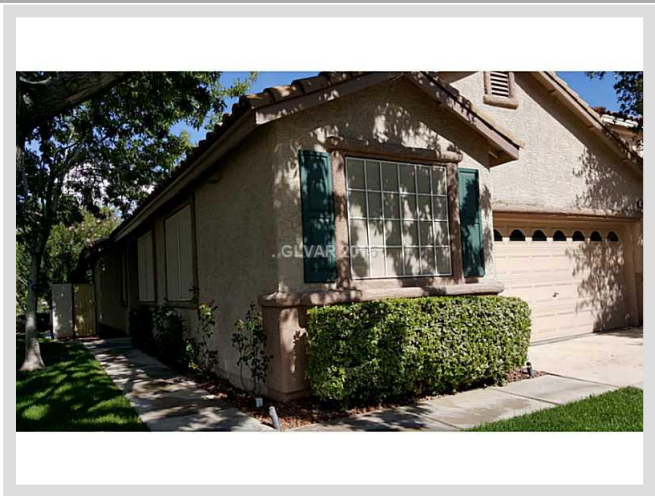

1864 POETIC VALLEY CIRCLE #0 **MLS# 1586060**

LEASED
\$1,295
Leased on 11-10-2015
Bedrooms 3
Bathrooms 2
Full Baths 2
3/4 Baths 0
1/2 Baths 0
Stories 1
Living Area 1,254 sq. ft.
Garages 2
Year Built 1997
List Date 11-03-2015

DESCRIPTION

This 1,254 square foot single family home features 3 bedrooms and 2 bathrooms. It is located in Henderson on 1864 Poetic Valley Circle #0. The MLS number is 1586060 and the parcel number is 178-21-117-006. This listing became available on 11-03-2015 and was leased on 11-10-2015 for \$1,295. The full public address for this listing is 1864 Poetic Valley Circle #0, Henderson, Nevada 89012.