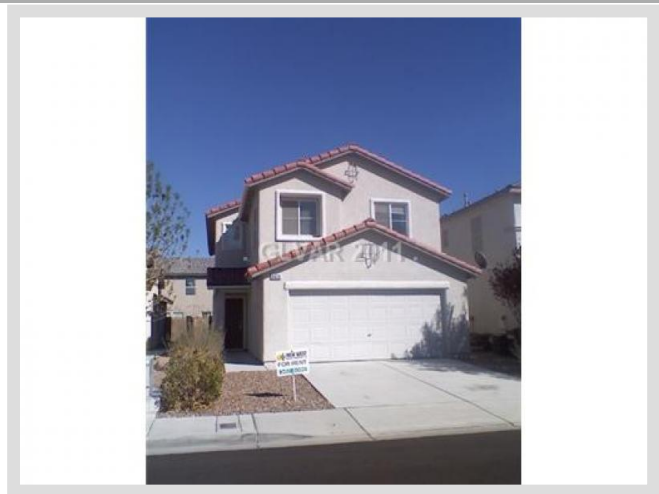

**8428 WARTHEN MEADOWS ST #HOME** **MLS# 1115909**

<b>LEASED</b>
<b>\$1,295</b>
Leased on 03-23-2011
<b>Bedrooms 4</b>
<b>Bathrooms 3</b>
Full Baths 2
3/4 Baths 0
1/2 Baths 1
<b>Stories 2</b>
<b>Living Area 2,083 sq. ft.</b>
<b>Garages 2</b>
<b>Year Built 2003</b>
<b>List Date 01-31-2011</b>

**DESCRIPTION**

This 2,083 square foot single family home features 4 bedrooms and 3 bathrooms. It is located in Las Vegas on 8428 Warthen Meadows St #home. The MLS number is 1115909 and the parcel number is 125-12-610-058. This listing became available on 01-31-2011 and was leased on 03-23-2011 for \$1,295. The full public address for this listing is 8428 Warthen Meadows St #home, Las Vegas, Nevada 89131.