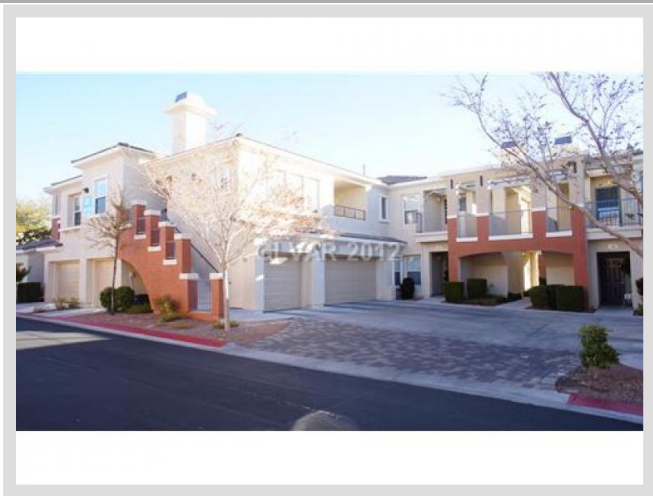

820 GLACIER PEAK LN #102 **MLS# 1217612**

LEASED
\$1,100
Leased on 03-08-2012
Bedrooms 2
Bathrooms 2
Full Baths 2
3/4 Baths 0
1/2 Baths 0
Stories 2
Living Area 1,410 sq. ft.
Garages 1
Condominium Yes
Year Built 2001
List Date 01-14-2012

DESCRIPTION

This 1,410 square foot single family home features 2 bedrooms and 2 bathrooms. It is located in Las Vegas on 820 Glacier Peak Ln #102. The MLS number is 1217612 and the parcel number is 137-36-411-206. This listing became available on 01-14-2012 and was leased on 03-08-2012 for \$1,100. The full public address for this listing is 820 Glacier Peak Ln #102, Las Vegas, Nevada 89144.