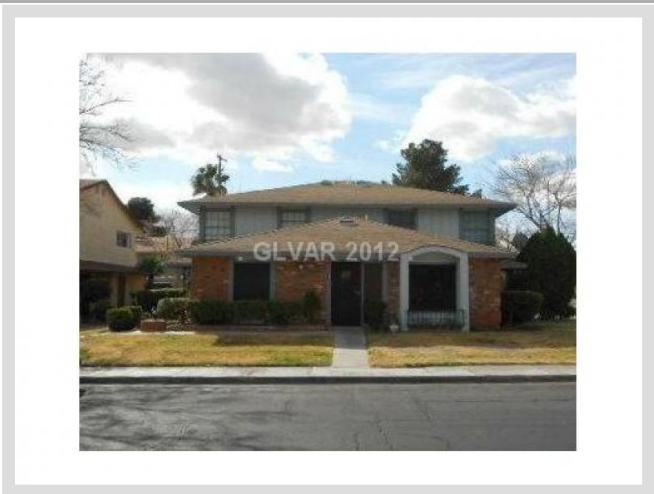

1441 DOROTHY AV #1 **MLS# 1227156**

SOLD
\$45,600
Sold on 04-25-2012
Bedrooms 2
Bathrooms 1
Full Baths 1
3/4 Baths 0
1/2 Baths 0
Stories 2
Living Area 800 sq. ft.
Lot Size 1,892 sq. ft.
Garages 0
Condominium Yes
Year Built 1972
List Date 02-17-2012

DESCRIPTION

This 800 square foot single family home features 2 bedrooms, 1 bathrooms and is situated on a 1,892 square foot (0.04 acre) lot. It is located in Las Vegas on 1441 Dorothy Av #1. The MLS number is 1227156 and the parcel number is 162-23-413-033. This listing became available on 02-17-2012 and was sold on 04-25-2012 for \$45,600. The full public address for this listing is 1441 Dorothy Av #1, Las Vegas, Nevada 89119.