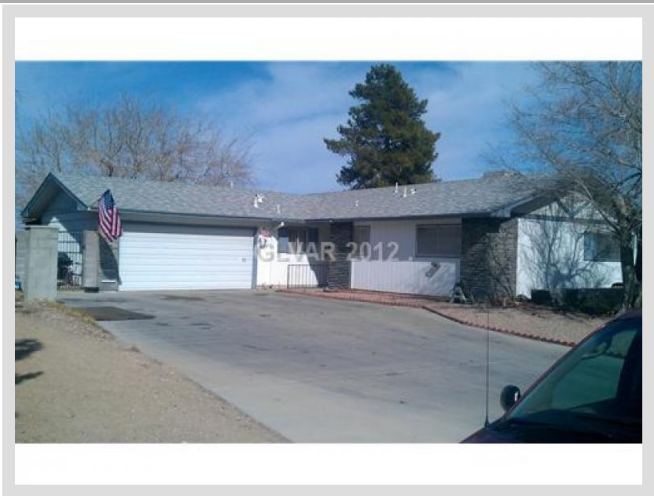

7108 PINELAKE RD **MLS# 1228624**

SOLD
\$74,000
Sold on 08-17-2012
Bedrooms 3
Bathrooms 2
Full Baths 1
3/4 Baths 1
1/2 Baths 0
Stories 1
Living Area 1,358 sq. ft.
Lot Size 8,276 sq. ft.
Garages 2
Year Built 1971
List Date 02-23-2012

DESCRIPTION

This 1,358 square foot single family home features 3 bedrooms, 2 bathrooms and is situated on a 8,276 square foot (0.19 acre) lot. It is located in Las Vegas on 7108 Pinelake Rd. The MLS number is 1228624 and the parcel number is 138-34-214-090. This listing became available on 02-23-2012 and was sold on 08-17-2012 for \$74,000. The full public address for this listing is 7108 Pinelake Rd, Las Vegas, Nevada 89145.