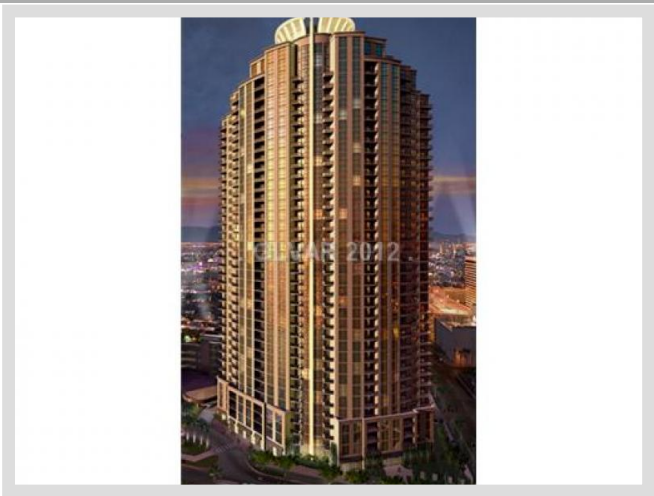

200 W SAHARA AV #2201 **MLS# 1230041**

LEASED
\$1,750
Leased on 08-29-2012
Bedrooms 2
Bathrooms 2
Full Baths 2
3/4 Baths 0
1/2 Baths 0
Living Area 1,563 sq. ft.
Garages 0
Condominium Yes
Year Built 2006
List Date 02-26-2012

DESCRIPTION

This 1,563 square foot condo features 2 bedrooms and 2 bathrooms. It is located in the tower of Allure in Las Vegas on 200 W Sahara Av #2201. The MLS number is 1230041 and the parcel number is 162-04-815-212. This listing became available on 02-26-2012 and was leased on 08-29-2012 for \$1,750. The full public address for this listing is 200 W Sahara Av #2201, Las Vegas, Nevada 89102.