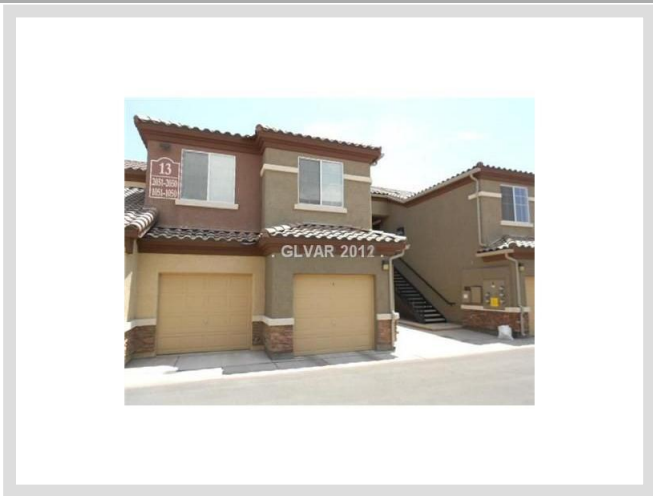

6868 SKY POINTE DR #1050 **MLS# 1289070**

LEASED
\$799
Leased on 10-30-2012
Bedrooms 1
Bathrooms 1
Full Baths 1
3/4 Baths 0
1/2 Baths 0
Stories 2
Living Area 862 sq. ft.
Garages 1
Condominium Yes
Year Built 2007
List Date 09-30-2012

DESCRIPTION

This 862 square foot single family home features 1 bedrooms and 1 bathrooms. It is located in Las Vegas on 6868 Sky Pointe Dr #1050. The MLS number is 1289070 and the parcel number is 125-21-213-097. This listing became available on 09-30-2012 and was leased on 10-30-2012 for \$799. The full public address for this listing is 6868 Sky Pointe Dr #1050, Las Vegas, Nevada 89131.