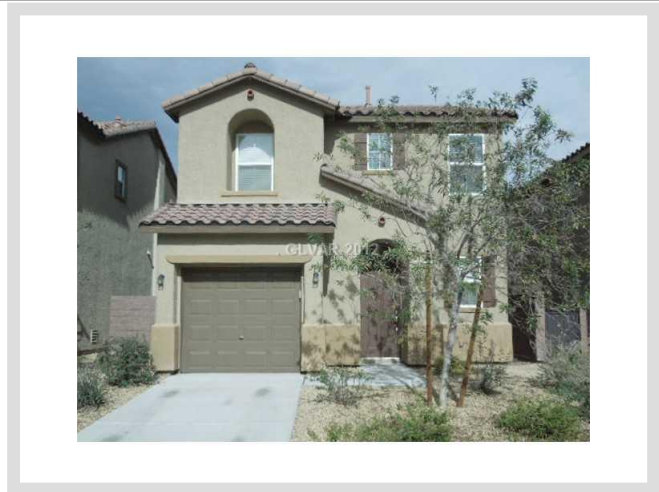

9340 SHAWNEE MISSION AV

MLS# 1301526

SOLD

\$120,000

Sold on 02-22-2013

Bedrooms 3

Bathrooms 3

Full Baths 2

3/4 Baths 0

1/2 Baths 1

Stories 2

Living Area 1,301 sq. ft.

Lot Size 3,049 sq. ft.

Garages 1

Year Built 2008

List Date 11-16-2012

DESCRIPTION

This 1,301 square foot single family home features 3 bedrooms, 3 bathrooms and is situated on a 3,049 square foot (0.07 acre) lot. It is located in the community of Mountains Edge in Las Vegas on 9340 Shawnee Mission Av. The MLS number is 1301526 and the parcel number is 176-29-217-036.

This listing became available on 11-16-2012 and was sold on 02-22-2013 for \$120,000.

The full public address for this listing is 9340 Shawnee Mission Av, Las Vegas, Nevada 89178.

THE DETAILS

Interior

Flooring