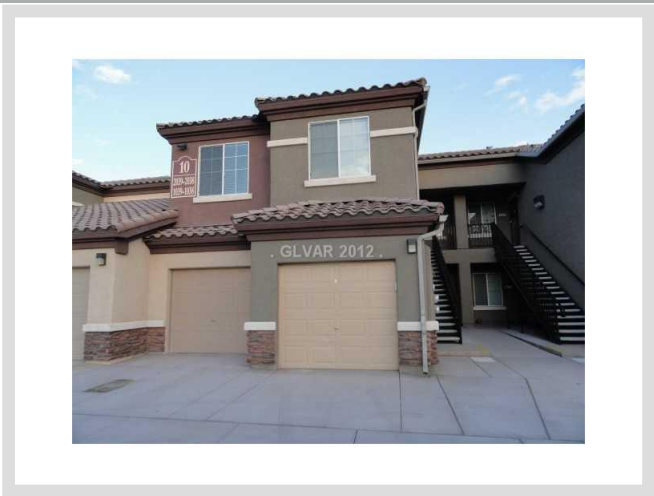

**6868 SKY POINTE DR #2038** **MLS# 1309997**

<b>LEASED</b>
<b>\$800</b>
Leased on 01-10-2013
<b>Bedrooms 3</b>
<b>Bathrooms 2</b>
Full Baths 1
3/4 Baths 1
1/2 Baths 0
<b>Stories 2</b>
<b>Living Area 1,255 sq. ft.</b>
<b>Garages 1</b>
<b>Condominium Yes</b>
<b>Year Built 2008</b>
<b>List Date 12-28-2012</b>

**DESCRIPTION**

This 1,255 square foot single family home features 3 bedrooms and 2 bathrooms. It is located in Las Vegas on 6868 Sky Pointe Dr #2038. The MLS number is 1309997 and the parcel number is 125-21-213-077. This listing became available on 12-28-2012 and was leased on 01-10-2013 for \$800. The full public address for this listing is 6868 Sky Pointe Dr #2038, Las Vegas, Nevada 89131.