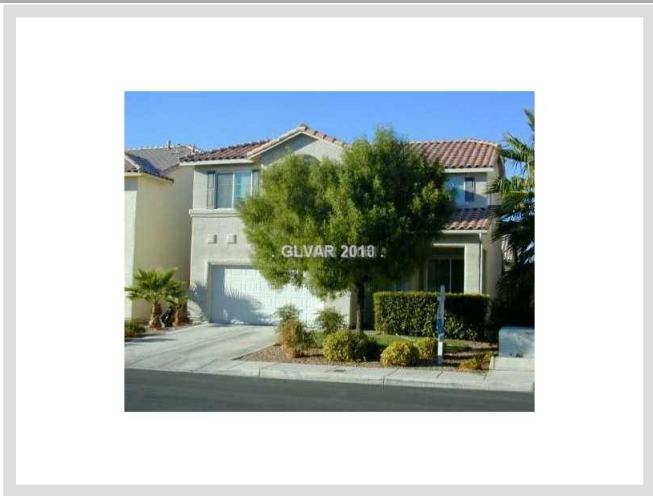

6080 ADOBE SUMMIT AV #0 **MLS# 1310453**

LEASED
\$1,095

Leased on 02-15-2013

Bedrooms 3

Bathrooms 3
Full Baths 1
3/4 Baths 1
1/2 Baths 1

Stories 2

Living Area 2,021 sq. ft.

Garages 2

Year Built 2000

List Date 01-01-2013

DESCRIPTION

This 2,021 square foot single family home features 3 bedrooms and 3 bathrooms. It is located in Las Vegas on 6080 Adobe Summit Av #0. The MLS number is 1310453 and the parcel number is 140-27-213-077. This listing became available on 01-01-2013 and was leased on 02-15-2013 for \$1,095. The full public address for this listing is 6080 Adobe Summit Av #0, Las Vegas, Nevada 89110.