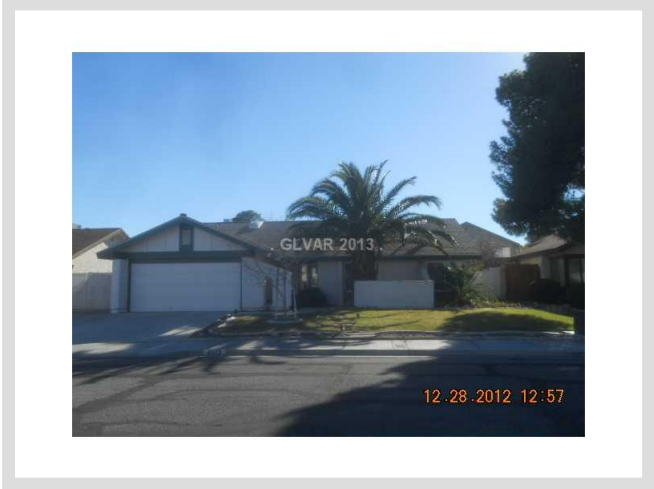

6573 PEACHTREE LN **MLS# 1311650**

SOLD
\$184,100
Sold on 04-05-2013
Bedrooms 3
Bathrooms 2
Full Baths 1
3/4 Baths 1
1/2 Baths 0
Stories 1
Living Area 1,730 sq. ft.
Lot Size 6,970 sq. ft.
Garages 2
Year Built 1979
List Date 01-03-2013

DESCRIPTION

This 1,730 square foot single family home features 3 bedrooms, 2 bathrooms and is situated on a 6,970 square foot (0.16 acre) lot. It is located in Las Vegas on 6573 Peachtree Ln. The MLS number is 1311650 and the parcel number is 163-23-315-053. This listing became available on 01-03-2013 and was sold on 04-05-2013 for \$184,100. The full public address for this listing is 6573 Peachtree Ln, Las Vegas, Nevada 89103.