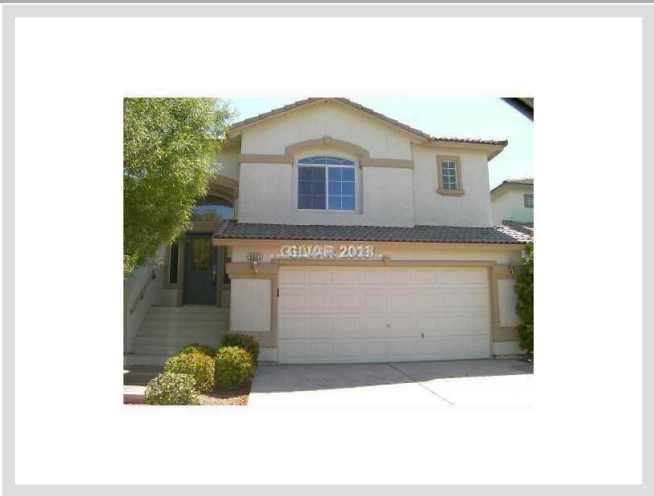

**ANSLEY CT** **MLS# 1312527**

<b>LEASED</b>
<b>\$1,100</b>
Leased on 03-14-2013
<b>Bedrooms 3</b>
<b>Bathrooms 3</b>
Full Baths 2
3/4 Baths 0
1/2 Baths 1
<b>Stories 2</b>
<b>Living Area 1,677 sq. ft.</b>
<b>Garages 2</b>
<b>Year Built 2001</b>
<b>List Date 01-09-2013</b>

**DESCRIPTION**

This 1,677 square foot single family home features 3 bedrooms and 3 bathrooms. It is located in Las Vegas on Ansley Ct. The MLS number is 1312527 and the parcel number is 176-05-410-163. This listing became available on 01-09-2013 and was leased on 03-14-2013 for \$1,100. The full public address for this listing is Ansley Ct, Las Vegas, Nevada 89148.