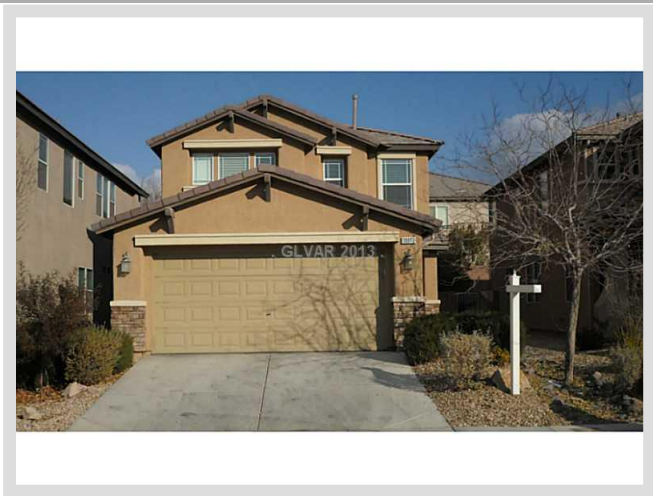

10012 PELHAM PARK AV #0 **MLS# 1312943**

LEASED
\$1,215
Leased on 02-01-2013

Bedrooms 3

Bathrooms 3
Full Baths 2
3/4 Baths 0
1/2 Baths 1

Stories 2

Living Area 1,724 sq. ft.

Garages 2

Year Built 2007

List Date 01-11-2013

DESCRIPTION

This 1,724 square foot single family home features 3 bedrooms and 3 bathrooms. It is located in Las Vegas on 10012 Pelham Park Av #0. The MLS number is 1312943 and the parcel number is 163-31-416-033. This listing became available on 01-11-2013 and was leased on 02-01-2013 for \$1,215. The full public address for this listing is 10012 Pelham Park Av #0, Las Vegas, Nevada 89148.