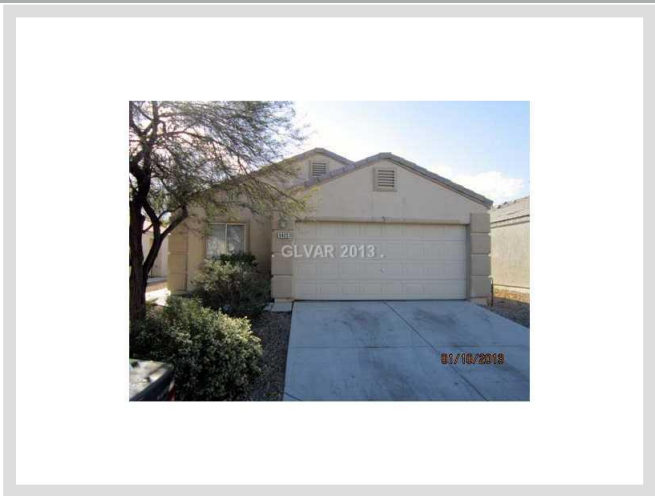

---

**List Date 01-12-2013**

**DESCRIPTION**

This 1,368 square foot single family home features 3 bedrooms and 2 bathrooms. It is located in Las Vegas on 5425 Eagle Claw Av #0. The MLS number is 1313205 and the parcel number is 125-25-110-066. This listing became available on 01-12-2013 and was leased on 02-27-2013 for \$895. The full public address for this listing is 5425 Eagle Claw Av #0, Las Vegas, Nevada 89130.