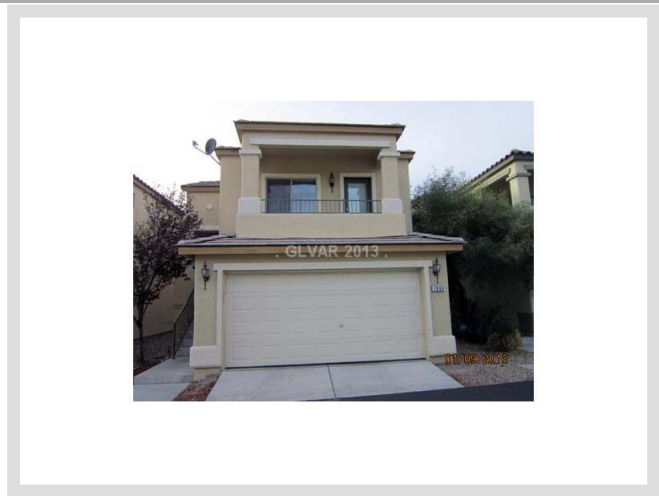

7869 WILDEBEEST CT #0 **MLS# 1313321**

| |
|----------------------------------|
| LEASED |
| \$925 |
| Leased on 03-04-2013 |
| Bedrooms 3 |
| Bathrooms 3 |
| Full Baths 2 |
| 3/4 Baths 0 |
| 1/2 Baths 1 |
| Stories 2 |
| Living Area 1,561 sq. ft. |
| Garages 2 |
| Year Built 2005 |
| List Date 01-13-2013 |

DESCRIPTION

This 1,561 square foot single family home features 3 bedrooms and 3 bathrooms. It is located in Las Vegas on 7869 Wildebeest Ct #0. The MLS number is 1313321 and the parcel number is 125-18-112-080. This listing became available on 01-13-2013 and was leased on 03-04-2013 for \$925. The full public address for this listing is 7869 Wildebeest Ct #0, Las Vegas, Nevada 89149.