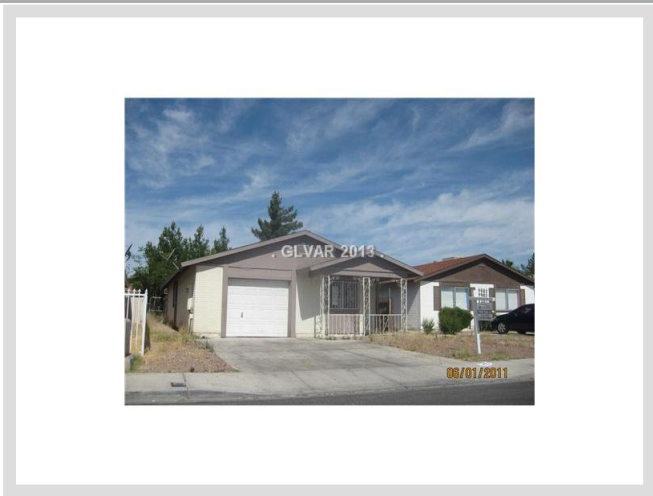

737 CONCRETE CT **MLS# 1314109**

LEASED
\$725

Leased on 02-28-2013

Bedrooms 3

Bathrooms 2

Full Baths 2
3/4 Baths 0
1/2 Baths 0

Stories 1

Living Area 1,102 sq. ft.

Garages 1

Year Built 1988

List Date 01-16-2013

DESCRIPTION

This 1,102 square foot single family home features 3 bedrooms and 2 bathrooms. It is located in Las Vegas on 737 Concrete Ct. The MLS number is 1314109 and the parcel number is 140-29-412-012. This listing became available on 01-16-2013 and was leased on 02-28-2013 for \$725. The full public address for this listing is 737 Concrete Ct, Las Vegas, Nevada 89110.