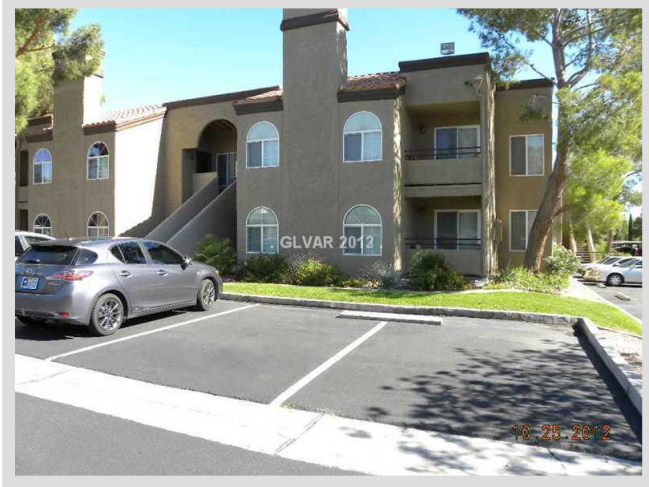

9325 W DESERT INN RD #222 **MLS# 1314137**

LEASED
\$800
Leased on 03-01-2013
Bedrooms 2
Bathrooms 2
Full Baths 2
3/4 Baths 0
1/2 Baths 0
Stories 2
Living Area 985 sq. ft.
Garages 0
Condominium Yes
Year Built 1991
List Date 01-16-2013

DESCRIPTION

This 985 square foot single family home features 2 bedrooms and 2 bathrooms. It is located in Las Vegas on 9325 W Desert Inn Rd #222. The MLS number is 1314137 and the parcel number is 163-17-110-312. This listing became available on 01-16-2013 and was leased on 03-01-2013 for \$800. The full public address for this listing is 9325 W Desert Inn Rd #222, Las Vegas, Nevada 89117.