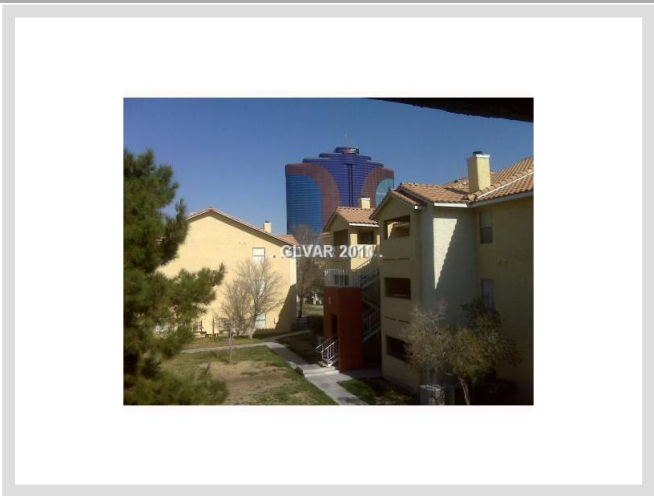

**4200 S VALLEY VIEW BL #2032** **MLS# 1315266**

<b>LEASED</b>
<b>\$950</b>
Leased on 01-24-2013
<b>Bedrooms 1</b>
<b>Bathrooms 1</b>
Full Baths 1
3/4 Baths 0
1/2 Baths 0
<b>Stories 3+</b>
<b>Living Area 680 sq. ft.</b>
<b>Garages 0</b>
<b>Condominium Yes</b>
<b>Year Built 1990</b>
<b>List Date 01-20-2013</b>

**DESCRIPTION**

This 680 square foot single family home features 1 bedrooms and 1 bathrooms. It is located in Las Vegas on 4200 S Valley View Bl #2032. The MLS number is 1315266 and the parcel number is 162-20-111-148. This listing became available on 01-20-2013 and was leased on 01-24-2013 for \$950. The full public address for this listing is 4200 S Valley View Bl #2032, Las Vegas, Nevada 89103.