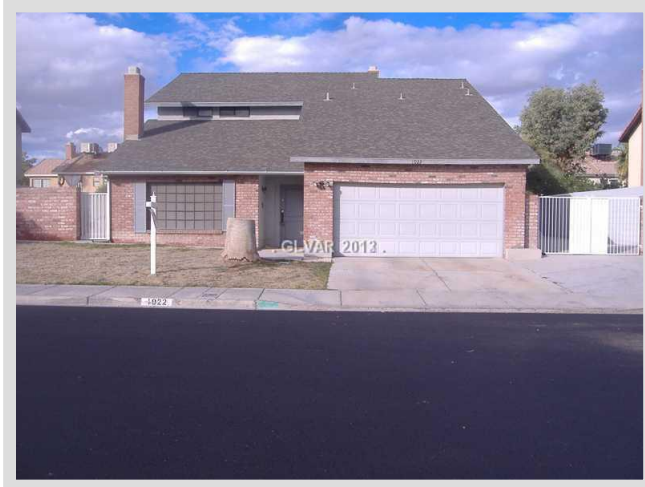

1922 ROXBURY LN **MLS# 1315303**

SOLD
\$185,000
Sold on 04-02-2013

Bedrooms 4

Bathrooms 3
Full Baths 1
3/4 Baths 2
1/2 Baths 0

Stories 2

Living Area 2,711 sq. ft.

Lot Size 7,841 sq. ft.

Garages 2

Year Built 1980

List Date 01-21-2013

DESCRIPTION

This 2,711 square foot single family home features 4 bedrooms, 3 bathrooms and is situated on a 7,841 square foot (0.18 acre) lot. It is located in Las Vegas on 1922 Roxbury Ln. The MLS number is 1315303 and the parcel number is 162-14-812-001. This listing became available on 01-21-2013 and was sold on 04-02-2013 for \$185,000. The full public address for this listing is 1922 Roxbury Ln, Las Vegas, Nevada 89119.