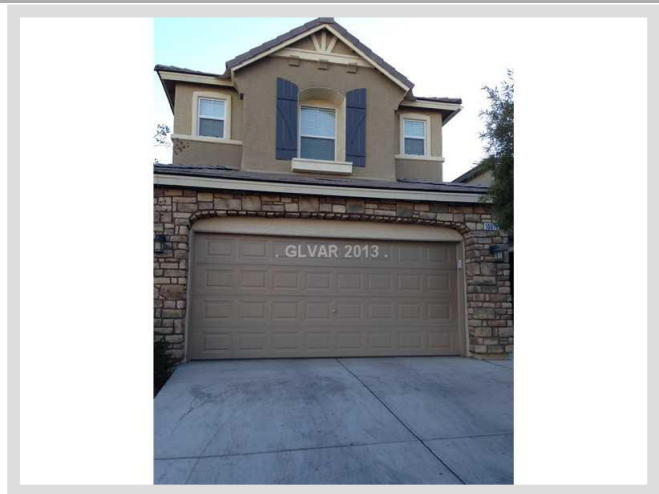

**10075 HOLLIS MOUNTAIN AV** **MLS# 1315328**

<b>LEASED</b>
<b>\$1,250</b>
Leased on 03-04-2013
<b>Bedrooms 4</b>
<b>Bathrooms 3</b>
Full Baths 3
3/4 Baths 0
1/2 Baths 0
<b>Stories 2</b>
<b>Living Area 2,296 sq. ft.</b>
<b>Garages 2</b>
<b>Year Built 2007</b>
<b>List Date 01-21-2013</b>

**DESCRIPTION**

This 2,296 square foot single family home features 4 bedrooms and 3 bathrooms. It is located in Las Vegas on 10075 Hollis Mountain Av. The MLS number is 1315328 and the parcel number is 176-06-110-034. This listing became available on 01-21-2013 and was leased on 03-04-2013 for \$1,250. The full public address for this listing is 10075 Hollis Mountain Av, Las Vegas, Nevada 89148.