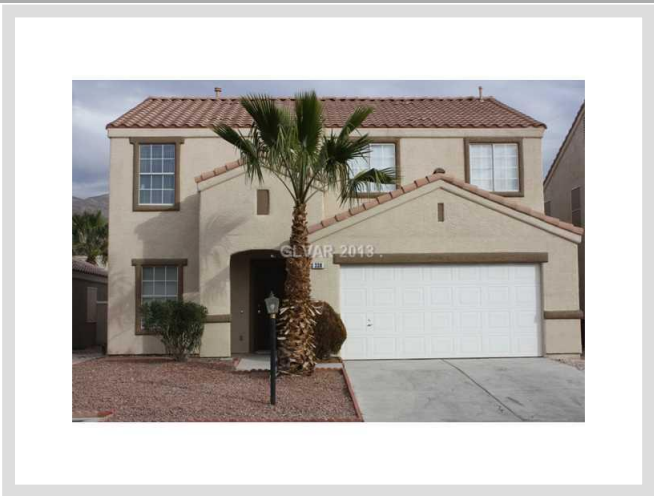

338 JUDITH ANN CT #0 **MLS# 1316187**

LEASED
\$1,200
Leased on 02-25-2013
Bedrooms 4
Bathrooms 3
Full Baths 2
3/4 Baths 0
1/2 Baths 1
Stories 2
Living Area 1,830 sq. ft.
Garages 2
Year Built 1997
List Date 01-24-2013

DESCRIPTION

This 1,830 square foot single family home features 4 bedrooms and 3 bathrooms. It is located in Las Vegas on 338 Judith Ann Ct #0. The MLS number is 1316187 and the parcel number is 140-33-718-022. This listing became available on 01-24-2013 and was leased on 02-25-2013 for \$1,200. The full public address for this listing is 338 Judith Ann Ct #0, Las Vegas, Nevada 89110.