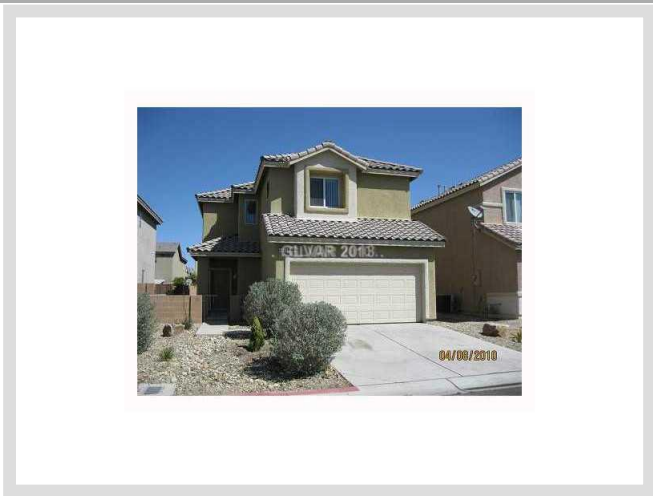

6422 PRONGHORN RIDGE AV **MLS# 1317289**

SOLD
\$102,000
Sold on 05-06-2013
Bedrooms 3
Bathrooms 3
Full Baths 2
3/4 Baths 0
1/2 Baths 1
Stories 2
Living Area 1,473 sq. ft.
Lot Size 3,920 sq. ft.
Garages 2
Year Built 2004
List Date 01-25-2013

DESCRIPTION

This 1,473 square foot single family home features 3 bedrooms, 3 bathrooms and is situated on a 3,920 square foot (0.09 acre) lot. It is located in Las Vegas on 6422 Pronghorn Ridge Av. The MLS number is 1317289 and the parcel number is 161-15-712-016. This listing became available on 01-25-2013 and was sold on 05-06-2013 for \$102,000. The full public address for this listing is 6422 Pronghorn Ridge Av, Las Vegas, Nevada 89122.