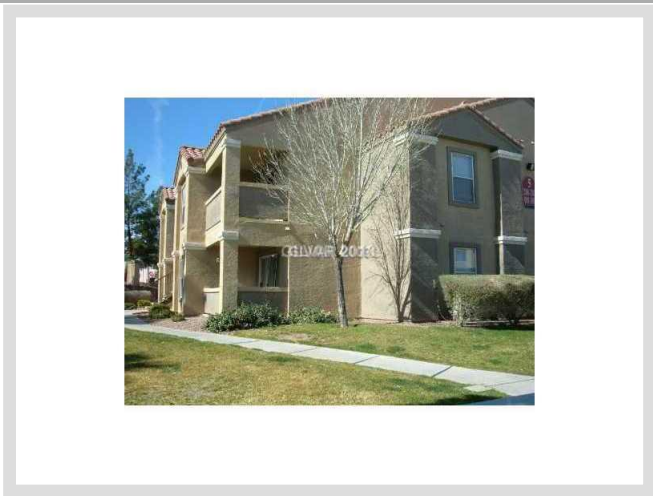

2300 E SILVERADO RANCH BL #2002 **MLS# 1317695**

LEASED
\$750
Leased on 04-12-2013
Bedrooms 2
Bathrooms 2
Full Baths 2
3/4 Baths 0
1/2 Baths 0
Stories 2
Living Area 960 sq. ft.
Garages 0
Condominium Yes
Year Built 1997
List Date 01-30-2013

DESCRIPTION

This 960 square foot single family home features 2 bedrooms and 2 bathrooms. It is located in Las Vegas on 2300 E Silverado Ranch BI #2002. The MLS number is 1317695 and the parcel number is 177-23-817-054. This listing became available on 01-30-2013 and was leased on 04-12-2013 for \$750. The full public address for this listing is 2300 E Silverado Ranch BI #2002, Las Vegas, Nevada 89183.