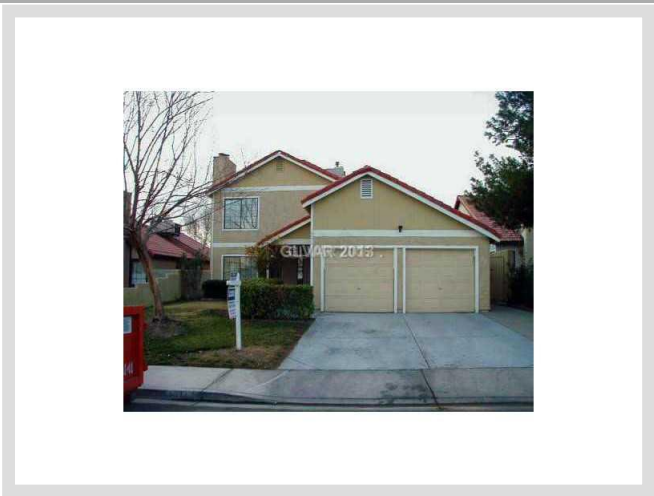

5217 CORY PL **MLS# 1321510**

SOLD
\$105,000
Sold on 04-29-2013
Bedrooms 4
Bathrooms 2
Full Baths 2
3/4 Baths 0
1/2 Baths 0
Stories 2
Living Area 2,208 sq. ft.
Lot Size 6,970 sq. ft.
Garages 2
Year Built 1986
List Date 02-10-2013

DESCRIPTION

This 2,208 square foot single family home features 4 bedrooms, 2 bathrooms and is situated on a 6,970 square foot (0.16 acre) lot. It is located in Las Vegas on 5217 Cory Pl. The MLS number is 1321510 and the parcel number is 138-36-810-006. This listing became available on 02-10-2013 and was sold on 04-29-2013 for \$105,000. The full public address for this listing is 5217 Cory Pl, Las Vegas, Nevada 89107.