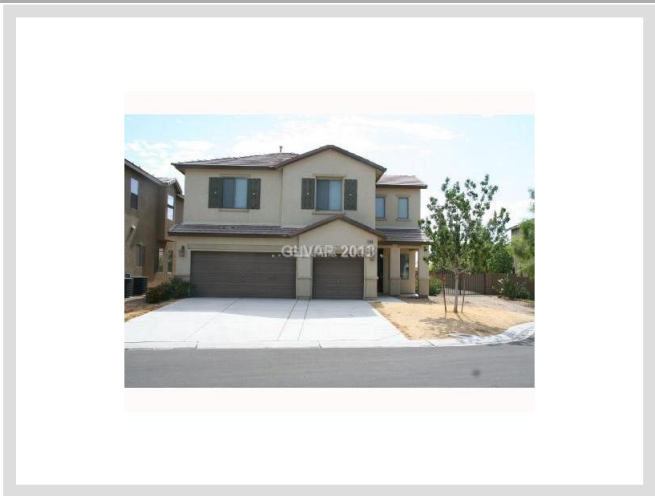

**RIZARI COURT** **MLS# 1321962**

<b>LEASED</b>
<b>\$1,630</b>
Leased on 06-17-2013
<b>Bedrooms 4</b>
<b>Bathrooms 3</b>
Full Baths 2
3/4 Baths 0
1/2 Baths 1
<b>Stories 2</b>
<b>Living Area 2,357 sq. ft.</b>
<b>Garages 3</b>
<b>Year Built 2003</b>
<b>List Date 02-15-2013</b>

**DESCRIPTION**

This 2,357 square foot single family home features 4 bedrooms and 3 bathrooms. It is located in Las Vegas on Rizari Court. The MLS number is 1321962 and the parcel number is 125-35-615-011. This listing became available on 02-15-2013 and was leased on 06-17-2013 for \$1,630. The full public address for this listing is Rizari Court, Las Vegas, Nevada 89130.