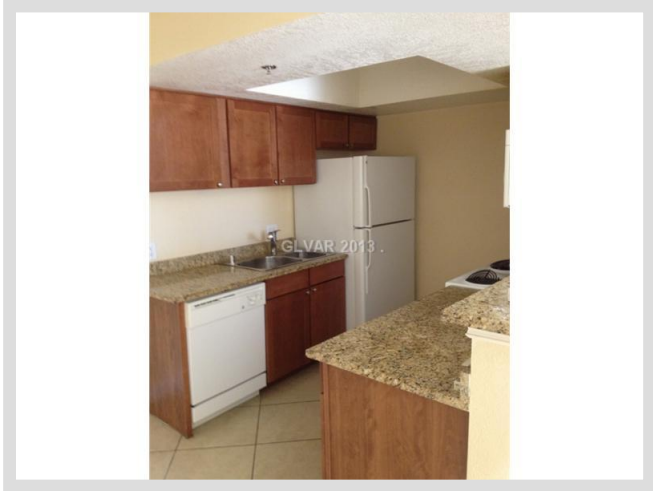

4200 S VALLEY VIEW BL #2030 **MLS# 1322473**

LEASED
\$690
Leased on 05-28-2013
Bedrooms 1
Bathrooms 1
Full Baths 1
3/4 Baths 0
1/2 Baths 0
Stories 3+
Living Area 680 sq. ft.
Garages 0
Condominium Yes
Year Built 1990
List Date 02-18-2013

DESCRIPTION

This 680 square foot single family home features 1 bedrooms and 1 bathrooms. It is located in Las Vegas on 4200 S Valley View Bl #2030. The MLS number is 1322473 and the parcel number is 162-20-111-146. This listing became available on 02-18-2013 and was leased on 05-28-2013 for \$690. The full public address for this listing is 4200 S Valley View Bl #2030, Las Vegas, Nevada 89103.