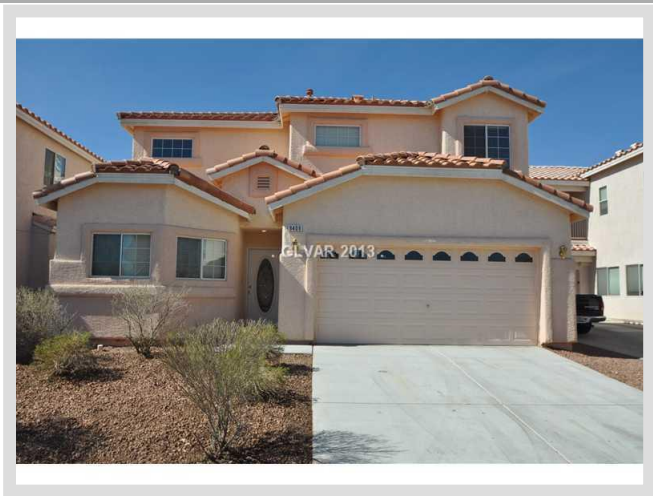

**9409 ILLIPAH CREEK STREET #0** **MLS# 1350128**

<b>LEASED</b>
<b>\$1,250</b>
Leased on 06-06-2013
<b>Bedrooms 3</b>
<b>Bathrooms 3</b>
Full Baths 2
3/4 Baths 0
1/2 Baths 1
<b>Stories 2</b>
<b>Living Area 1,991 sq. ft.</b>
<b>Garages 2</b>
<b>Year Built 2005</b>
<b>List Date 05-29-2013</b>

**DESCRIPTION**

This 1,991 square foot single family home features 3 bedrooms and 3 bathrooms. It is located in the community of Mountains Edge in Las Vegas on 9409 Illipah Creek Street #0. The MLS number is 1350128 and the parcel number is 176-20-712-020. This listing became available on 05-29-2013 and was leased on 06-06-2013 for \$1,250. The full public address for this listing is 9409 Illipah Creek Street #0, Las Vegas, Nevada 89178.