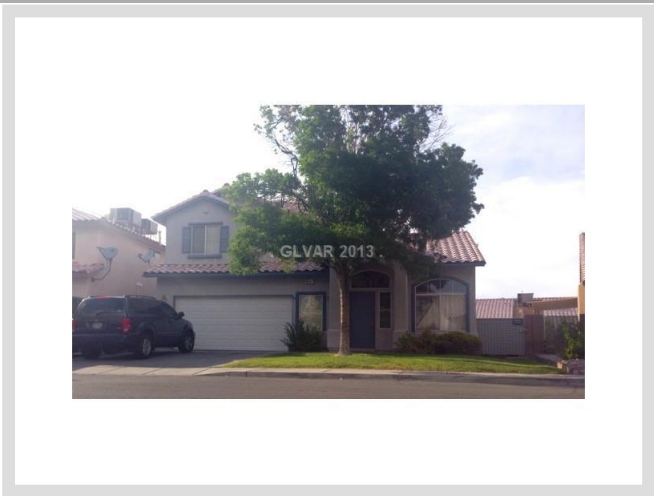

6342 BERRY PATCH WAY **MLS# 1350518**

SOLD
\$164,500
Sold on 08-23-2013
Bedrooms 4
Bathrooms 3
Full Baths 3
3/4 Baths 0
1/2 Baths 0
Stories 2
Living Area 2,034 sq. ft.
Lot Size 5,663 sq. ft.
Garages 2
Year Built 1997
List Date 05-28-2013

DESCRIPTION

This 2,034 square foot single family home features 4 bedrooms, 3 bathrooms and is situated on a 5,663 square foot (0.13 acre) lot. It is located in Las Vegas on 6342 Berry Patch Way. The MLS number is 1350518 and the parcel number is 161-03-717-010. This listing became available on 05-28-2013 and was sold on 08-23-2013 for \$164,500. The full public address for this listing is 6342 Berry Patch Way, Las Vegas, Nevada 89142.