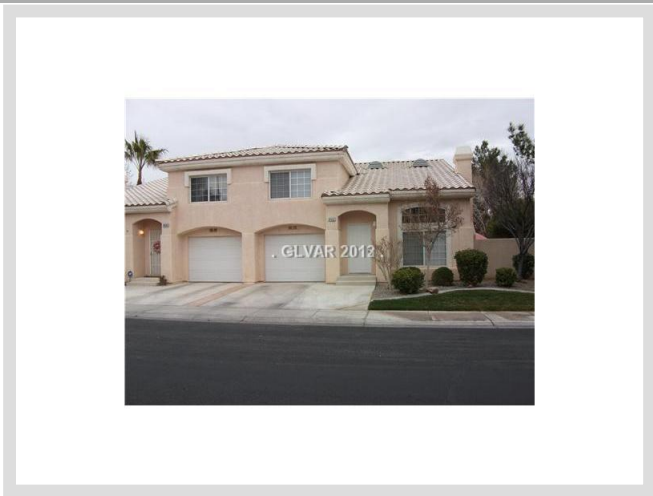

8432 MAJESTIC VIEW AVENUE #0 **MLS# 1351875**

| |
|----------------------------------|
| LEASED |
| \$850 |
| Leased on 06-30-2013 |
| Bedrooms 2 |
| Bathrooms 2 |
| Full Baths 2 |
| 3/4 Baths 0 |
| 1/2 Baths 0 |
| Stories 2 |
| Living Area 1,281 sq. ft. |
| Garages 1 |
| Town House Yes |
| Year Built 1997 |
| List Date 06-04-2013 |

DESCRIPTION

This 1,281 square foot single family home features 2 bedrooms and 2 bathrooms. It is located in Las Vegas on 8432 Majestic View Avenue #0. The MLS number is 1351875 and the parcel number is 138-09-313-069. This listing became available on 06-04-2013 and was leased on 06-30-2013 for \$850. The full public address for this listing is 8432 Majestic View Avenue #0, Las Vegas, Nevada 89129.