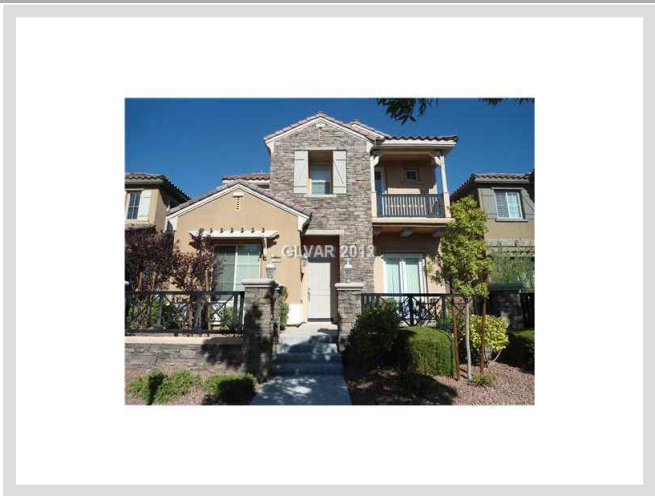

**11290 MERADO PEAK DRIVE #0** **MLS# 1352312**

<b>LEASED</b>
<b>\$2,250</b>
Leased on 07-18-2013
<b>Bedrooms 3</b>
<b>Bathrooms 3</b>
Full Baths 3
3/4 Baths 0
1/2 Baths 0
<b>Stories 2</b>
<b>Living Area 2,901 sq. ft.</b>
<b>Garages 2</b>
<b>Year Built 2006</b>
<b>List Date 06-05-2013</b>

**DESCRIPTION**

This 2,901 square foot single family home features 3 bedrooms and 3 bathrooms. It is located in Las Vegas on 11290 Merado Peak Drive #0. The MLS number is 1352312 and the parcel number is 164-02-813-088. This listing became available on 06-05-2013 and was leased on 07-18-2013 for \$2,250. The full public address for this listing is 11290 Merado Peak Drive #0, Las Vegas, Nevada 89135.