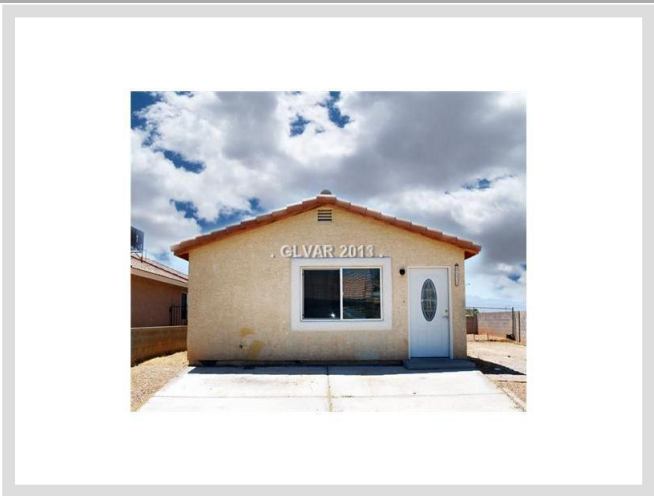

2131 BIRCH LEAF CR **MLS# 1352344**

SOLD
\$85,000
Sold on 11-18-2013
Bedrooms 2
Bathrooms 2
Full Baths 2
3/4 Baths 0
1/2 Baths 0
Stories 1
Living Area 1,120 sq. ft.
Lot Size 4,792 sq. ft.
Garages 0
Year Built 1990
List Date 06-05-2013

DESCRIPTION

This 1,120 square foot single family home features 2 bedrooms, 2 bathrooms and is situated on a 4,792 square foot (0.11 acre) lot. It is located in Las Vegas on 2131 Birch Leaf Cr. The MLS number is 1352344 and the parcel number is 140-22-612-009. This listing became available on 06-05-2013 and was sold on 11-18-2013 for \$85,000. The full public address for this listing is 2131 Birch Leaf Cr, Las Vegas, Nevada 89156.