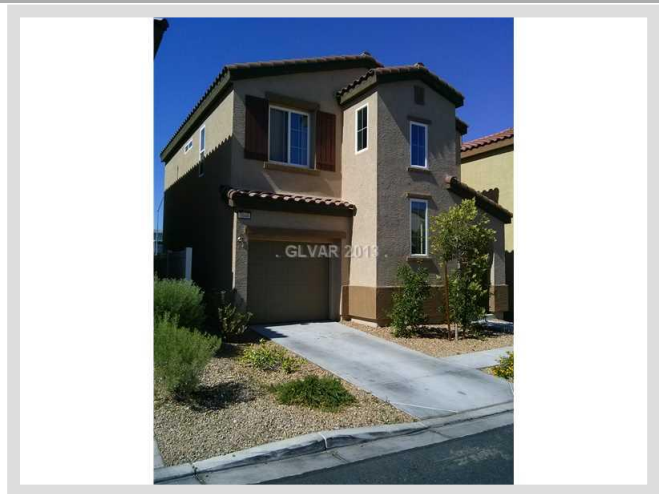

GLACIER RIVER AVENUE **MLS# 1352501**

LEASED
\$999
Leased on 07-01-2013
Bedrooms 3
Bathrooms 3
Full Baths 2
3/4 Baths 0
1/2 Baths 1
Stories 2
Living Area 1,318 sq. ft.
Garages 1
Year Built 2011
List Date 06-05-2013

DESCRIPTION

This 1,318 square foot single family home features 3 bedrooms and 3 bathrooms. It is located in Las Vegas on Glacier River Avenue. The MLS number is 1352501 and the parcel number is 176-15-511-125. This listing became available on 06-05-2013 and was leased on 07-01-2013 for \$999. The full public address for this listing is Glacier River Avenue, Las Vegas, Nevada 89113.