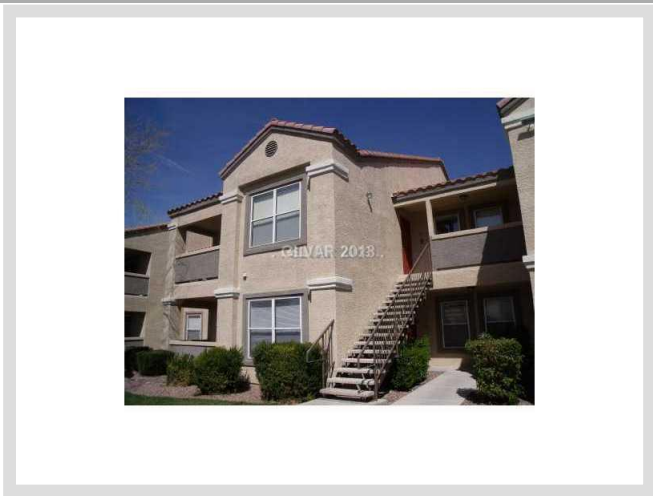

2300 E SILVERADO RANCH BOULEVARD #2019 **MLS# 1352941**

LEASED
\$625
Leased on 07-29-2013
Bedrooms 1
Bathrooms 1
Full Baths 1
3/4 Baths 0
1/2 Baths 0
Stories 2
Living Area 705 sq. ft.
Garages 0
Condominium Yes
Year Built 1997
List Date 06-06-2013

DESCRIPTION

This 705 square foot single family home features 1 bedrooms and 1 bathrooms. It is located in Las Vegas on 2300 E Silverado Ranch Boulevard #2019. The MLS number is 1352941 and the parcel number is 177-23-817-035. This listing became available on 06-06-2013 and was leased on 07-29-2013 for \$625. The full public address for this listing is 2300 E Silverado Ranch Boulevard #2019, Las Vegas, Nevada 89183.