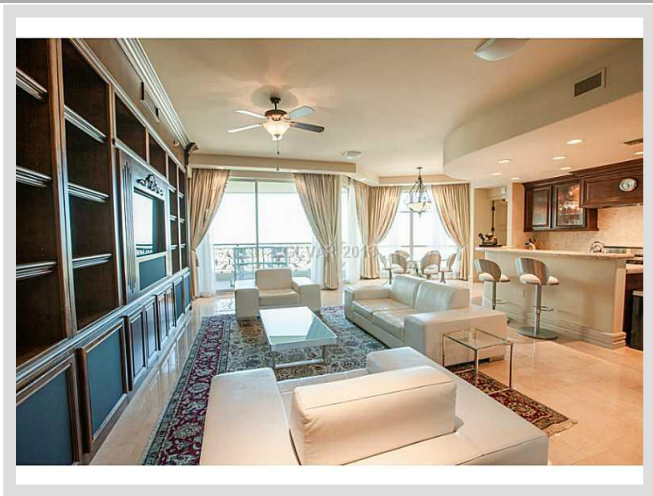

9103 ALTA DRIVE #1406 **MLS# 1353360**

LEASED
\$4,500
Leased on 01-18-2014
Bedrooms 2
Bathrooms 3
Full Baths 2
3/4 Baths 0
1/2 Baths 1
Living Area 2,137 sq. ft.
Garages 2
Condominium Yes
Year Built 2006
List Date 06-05-2013