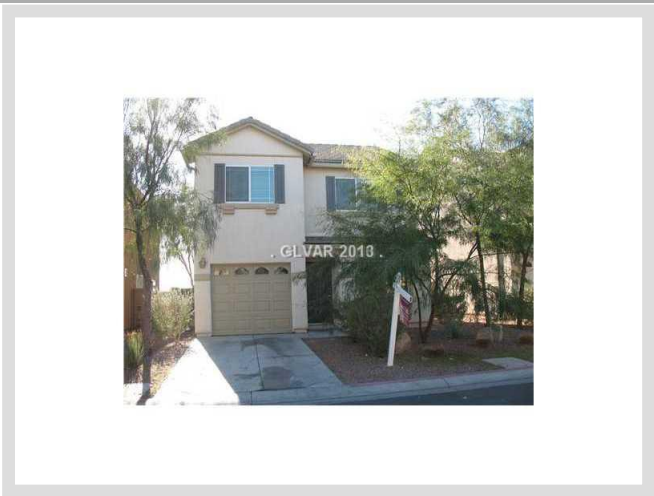

5273 SHREVE AVENUE **MLS# 1353503**

LEASED
\$795
Leased on 07-01-2013
Bedrooms 3
Bathrooms 3
Full Baths 2
3/4 Baths 0
1/2 Baths 1
Stories 2
Living Area 1,342 sq. ft.
Garages 1
Year Built 2005
List Date 06-09-2013

DESCRIPTION

This 1,342 square foot single family home features 3 bedrooms and 3 bathrooms. It is located in Las Vegas on 5273 Shreve Avenue. The MLS number is 1353503 and the parcel number is 140-21-111-023. This listing became available on 06-09-2013 and was leased on 07-01-2013 for \$795. The full public address for this listing is 5273 Shreve Avenue, Las Vegas, Nevada 89156.