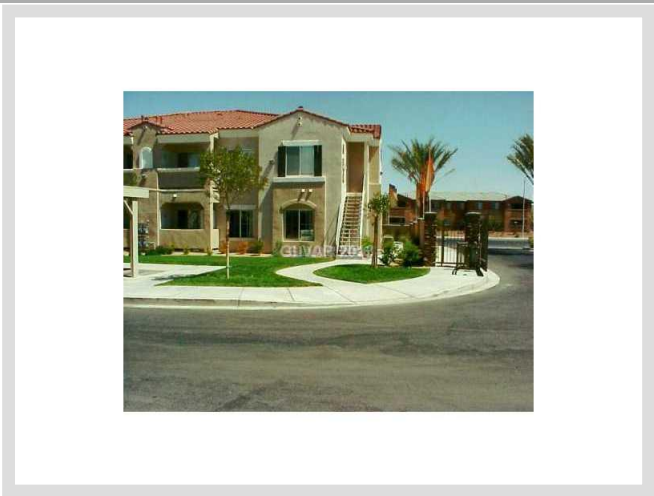

10245 S MARYLAND PARKWAY #257 **MLS# 1353743**

SOLD
\$119,000
Sold on 07-31-2013
Bedrooms 2
Bathrooms 2
Full Baths 2
3/4 Baths 0
1/2 Baths 0
Stories 2
Living Area 1,188 sq. ft.
Garages 0
Condominium Yes
Year Built 2003
List Date 06-10-2013

DESCRIPTION

This 1,188 square foot single family home features 2 bedrooms and 2 bathrooms. It is located in Las Vegas on 10245 S Maryland Parkway #257. The MLS number is 1353743 and the parcel number is 177-27-716-109. This listing became available on 06-10-2013 and was sold on 07-31-2013 for \$119,000. The full public address for this listing is 10245 S Maryland Parkway #257, Las Vegas, Nevada 89183.