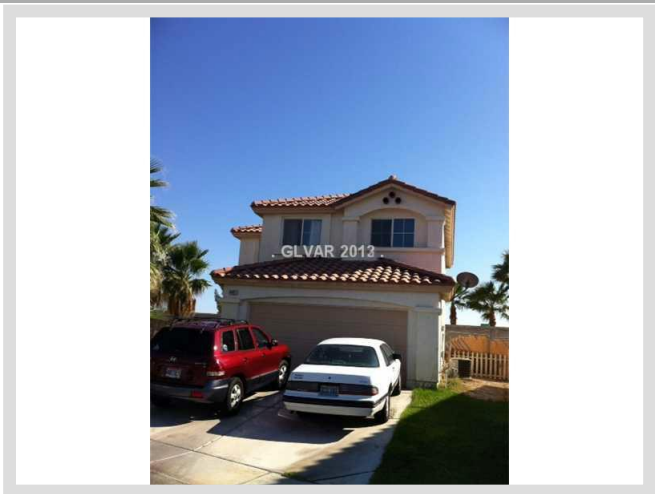

**8407 MONTANA STREAM AVENUE #** **MLS# 1353994**

<b>LEASED</b>
<b>\$1,150</b>
Leased on 07-15-2013
<b>Bedrooms 3</b>
<b>Bathrooms 3</b>
Full Baths 2
3/4 Baths 0
1/2 Baths 1
<b>Stories 2</b>
<b>Living Area 1,553 sq. ft.</b>
<b>Garages 2</b>
<b>Year Built 2000</b>
<b>List Date 06-07-2013</b>

**DESCRIPTION**

This 1,553 square foot single family home features 3 bedrooms and 3 bathrooms. It is located in Las Vegas on 8407 Montana Stream Avenue #. The MLS number is 1353994 and the parcel number is 163-33-210-025. This listing became available on 06-07-2013 and was leased on 07-15-2013 for \$1,150. The full public address for this listing is 8407 Montana Stream Avenue #, Las Vegas, Nevada 89113.