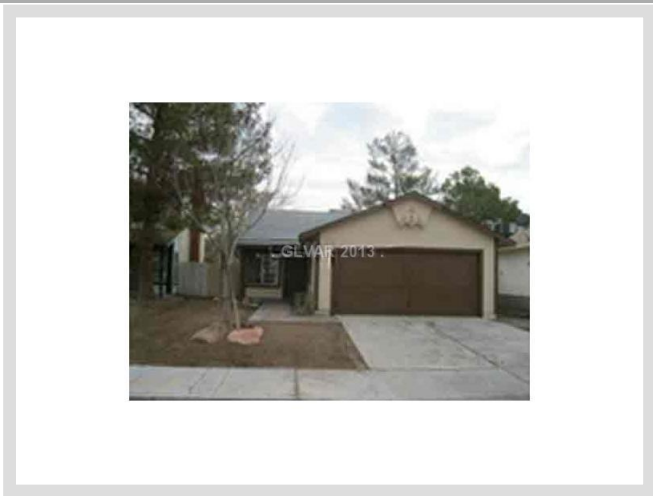

**WHEATLAND WAY** **MLS# 1354176**

<b>SOLD</b>
<b>\$115,000</b>
Sold on 07-29-2013
<b>Bedrooms 4</b>
<b>Bathrooms 2</b>
Full Baths 2
3/4 Baths 0
1/2 Baths 0
<b>Stories 1</b>
<b>Living Area 1,560 sq. ft.</b>
<b>Lot Size 4,356 sq. ft.</b>
<b>Garages 0</b>
<b>Year Built 1984</b>
<b>List Date 06-11-2013</b>

**DESCRIPTION**

This 1,560 square foot single family home features 4 bedrooms, 2 bathrooms and is situated on a 4,356 square foot (0.10 acre) lot. It is located in Las Vegas on Wheatland Way. The MLS number is 1354176 and the parcel number is 138-27-510-022. This listing became available on 06-11-2013 and was sold on 07-29-2013 for \$115,000. The full public address for this listing is Wheatland Way, Las Vegas, Nevada 89128.