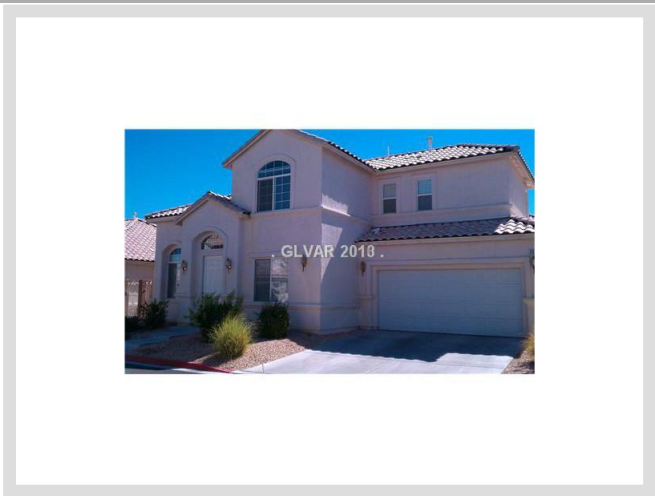

2635 RIMPACIFIC CR **MLS# 1354281**

LEASED
\$1,200
Leased on 06-21-2013
Bedrooms 4
Bathrooms 3
Full Baths 2
3/4 Baths 1
1/2 Baths 0
Stories 2
Living Area 1,851 sq. ft.
Garages 2
Year Built 2005
List Date 06-11-2013

DESCRIPTION

This 1,851 square foot single family home features 4 bedrooms and 3 bathrooms. It is located in Las Vegas on 2635 Rimpacific Cr. The MLS number is 1354281 and the parcel number is 163-12-510-024. This listing became available on 06-11-2013 and was leased on 06-21-2013 for \$1,200. The full public address for this listing is 2635 Rimpacific Cr, Las Vegas, Nevada 89146.