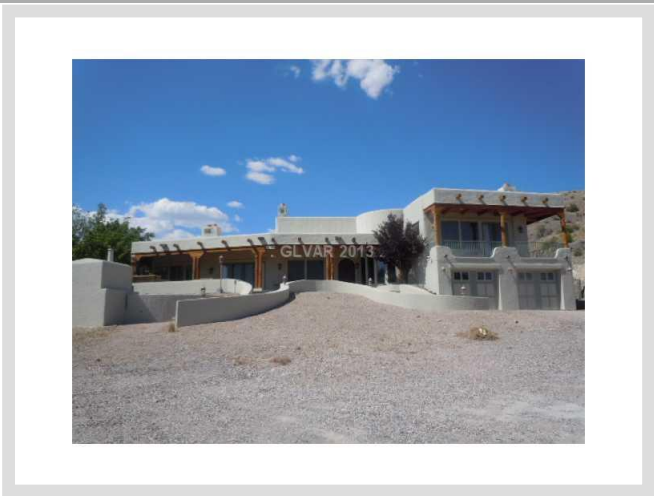

18200 STATE HWY 160 **MLS# 1354520**

SOLD
\$700,000
Sold on 10-14-2013

Bedrooms 3

Bathrooms 4
Full Baths 2
3/4 Baths 1
1/2 Baths 1

Stories 3

Living Area 3,397 sq. ft.

Lot Size 209,524 sq. ft.

Garages 4

Year Built 2006

List Date 06-12-2013

DESCRIPTION

This 3,397 square foot single family home features 3 bedrooms, 4 bathrooms and is situated on a 209,524 square foot (4.81 acre) lot. It is located in Las Vegas on 18200 State Hwy 160. The MLS number is 1354520 and the parcel number is 174-29-000-002. This listing became available on 06-12-2013 and was sold on 10-14-2013 for \$700,000. The full public address for this listing is 18200 State Hwy 160, Las Vegas, Nevada 89124.