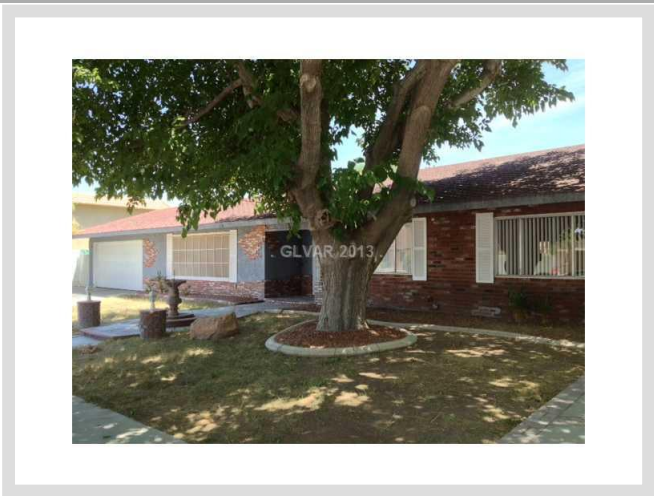

DESCRIPTION

This 1,975 square foot single family home features 3 bedrooms, 2 bathrooms and is situated on a 10,454 square foot (0.24 acre) lot. It is located in Las Vegas on Parkchester Cr. The MLS number is 1354733 and the parcel number is 139-19-316-009. This listing became available on 06-13-2013 and was sold on 09-30-2013 for \$179,900. The full public address for this listing is Parkchester Cr, Las Vegas, Nevada 89108.