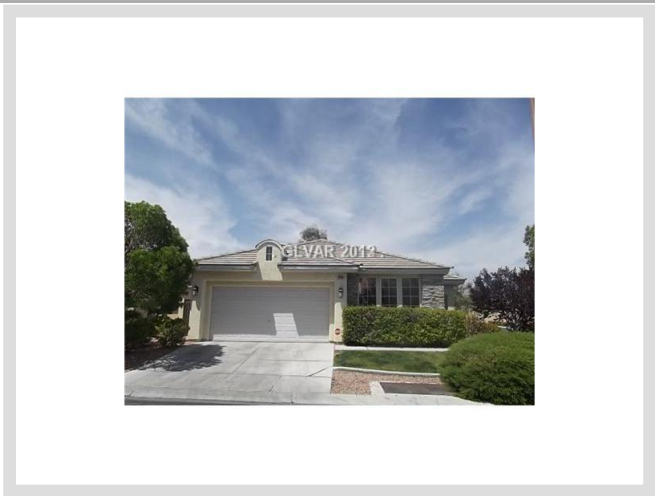

10286 EARLY MORNING AVENUE #0 **MLS# 1354768**

LEASED
\$1,695
Leased on 07-01-2013
Bedrooms 3
Bathrooms 2
Full Baths 2
3/4 Baths 0
1/2 Baths 0
Stories 1
Living Area 1,833 sq. ft.
Garages 2
Year Built 2001
List Date 06-13-2013

DESCRIPTION

This 1,833 square foot single family home features 3 bedrooms and 2 bathrooms. It is located in Las Vegas on 10286 Early Morning Avenue #0. The MLS number is 1354768 and the parcel number is 164-13-515-013. This listing became available on 06-13-2013 and was leased on 07-01-2013 for \$1,695. The full public address for this listing is 10286 Early Morning Avenue #0, Las Vegas, Nevada 89135.