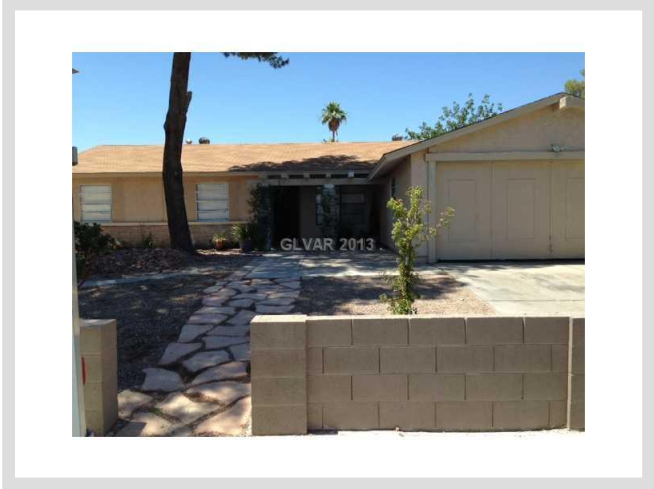

4203 SHEPPARD DRIVE **MLS# 1355238**

SOLD
\$120,000
Sold on 12-10-2013
Bedrooms 3
Bathrooms 2
Full Baths 2
3/4 Baths 0
1/2 Baths 0
Stories 1
Living Area 1,552 sq. ft.
Lot Size 6,970 sq. ft.
Garages 2
Year Built 1968
List Date 06-14-2013

DESCRIPTION

This 1,552 square foot single family home features 3 bedrooms, 2 bathrooms and is situated on a 6,970 square foot (0.16 acre) lot. It is located in Las Vegas on 4203 Sheppard Drive. The MLS number is 1355238 and the parcel number is 161-20-510-025. This listing became available on 06-14-2013 and was sold on 12-10-2013 for \$120,000. The full public address for this listing is 4203 Sheppard Drive, Las Vegas, Nevada 89121.